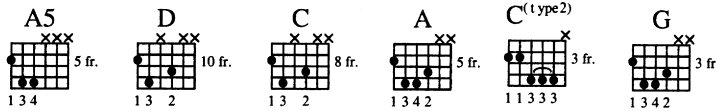

The Sunshine Of Your Love

Words and Music by Jack Bruce, Pete Brown and Eric Clapton

Moderate Rock ♩ = 112

N.C.

T
A 12 12 10 12 12 11 10 10 8 10 10 10 12 12 10 12 12 11
B

D C D N.C. Fig. 1 D C D N.C.

11 11 9 11 12 10 12 11 11 9 11 12 12 12 12 12 11
10 10 8 10 10 10 8 10 10 10 10 10 10 10 10 10 10

Verse

cont. w/Fig. 1

D C D N.C.

1. It's get - ting near dawn, _ when
2., 3. with you my love. _ The

(end Fig. 1)

(12) 12 10 12 10
10 12 10 10

D C D N.C. D C D N.C.

lights close their tired _ eyes. _ I'll soon be with you _ my _ love, _
light shin - ing through on _ you. _ Yes, I'm with you my love. _