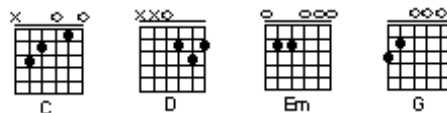

# Zombie - Cranberries

Em C  
 Another head hangs lowly  
G D  
 Child is slowly taken  
Em C  
 And the violence caused such  
 silence  
G D  
 Who are we mistaken  
Em  
 but you see, it's not me  
C  
 it's not my family  
G  
 in your head, in your head  
D  
 they are fighting  
Em  
 With their tanks, and their  
 bombs,  
C  
 and their bombs, and their guns  
G  
D  
 In your head, in your head they  
 are cryin'  
 CHORUS:  
Em C  
 In your head, In your head  
G D  
 Zombie, zombie, zombie êh êh  
Em C  
 What's in your head, in your head  
G D  
 Zombie, zombie, zombie êh êh êh  
 ôh

Artist: The Cranberries  
 Song: Zombie  
 Album: No Need To Argue (1994)

This song consist of 4 chords: Em, C, G, D/F#

▼= move down with the plectrum  
 ▲= move up with the plectrum  
 h= hammer on  
 p= pull of  
 s= slide

Bridge:

E	--7h8-5h7-3h5---2h3p2-----	
B	-----5-----3-3---	
G	-----4--	guitar 1 plays chords Em, C, G, D/F#
D	-----	
A	-----	
E	-----	

Verse 1 and 2:

	Em	C	G	G
E	--0--	--0--	--3--	--0-----
B	--0--	--1--	--3--	---3---3--

```

Song structure:

```

Intro
Bridge
Verse 1
Chorus 4x (ends with Em)
Bridge
Verse 2
Chorus 4x
Solo

```

Enjoy!!!