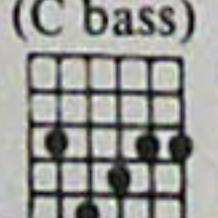

I saw -  
Can't move, -

the o - cean's daugh - ter, -  
it's an ebb - tide, -

Fmaj7

Dm

Fmaj7

Walk - ing on a wave she came, -  
Morn - ing don't get here till night, -

star - ing as she called my  
search - ing for her sil - ver

Am

lot, they don't en - vy me.

Musical notation for the second system, including vocal line and piano accompaniment.

Fmaj7

Dm

Fmaj7

Sit - ting till the sun goes down, in dreams the world keeps go - ing 'round

Musical notation for the third system, including vocal line and piano accompaniment.

Am

G

C

G (C bass)

F (C bass)

G (C bass)

and 'round. And I can't get it out of my head, no, I can't

Musical notation for the fourth system, including vocal line and piano accompaniment.

C (C bass) G (C bass) F (C bass) G (C bass) C (C bass) G (C bass)

get it out of my head. Now my old world is gone for