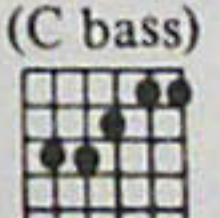

I saw -  
Can't move, -

the o - cean's daugh - ter, -  
it's an ebb - tide, -

Fmaj7

Dm

Fmaj7

Walk - ing on a wave she came, -  
Morn - ing don't get here till night, -

star - ing as she called my  
search - ing for her sil - ver

Am

lot, they don't en - vy me.

Musical notation for the second system, including vocal line and piano accompaniment.

Fmaj7

Dm

Fmaj7

Sit - ting till the sun goes down, in dreams the world keeps go - ing 'round

Musical notation for the third system, including vocal line and piano accompaniment.

Am

G

C

G (C bass)

F (C bass)

G (C bass)

and 'round. And I can't get it out of my head, no, I can't

Musical notation for the fourth system, including vocal line and piano accompaniment.

C (C bass) G (C bass) F (C bass) G (C bass) C (C bass) G (C bass)

get it out of my head. Now my old world is gone for