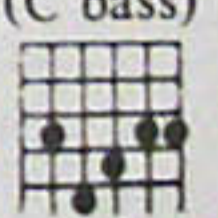

Am

lot, they don't en - vy me.

Musical notation for the second system, including vocal line and piano accompaniment.

Fmaj7

Dm

Fmaj7

Sit - ting till the sun goes down, in dreams the world keeps go - ing 'round

Musical notation for the third system, including vocal line and piano accompaniment.

Am

G

C

G (C bass)

F (C bass)

G (C bass)

and 'round. And I can't get it out of my head, no, I can't

Musical notation for the fourth system, including vocal line and piano accompaniment.

C (C bass) G (C bass) F (C bass) G (C bass) C (C bass) G (C bass)

get it out of my head. Now my old world is gone for